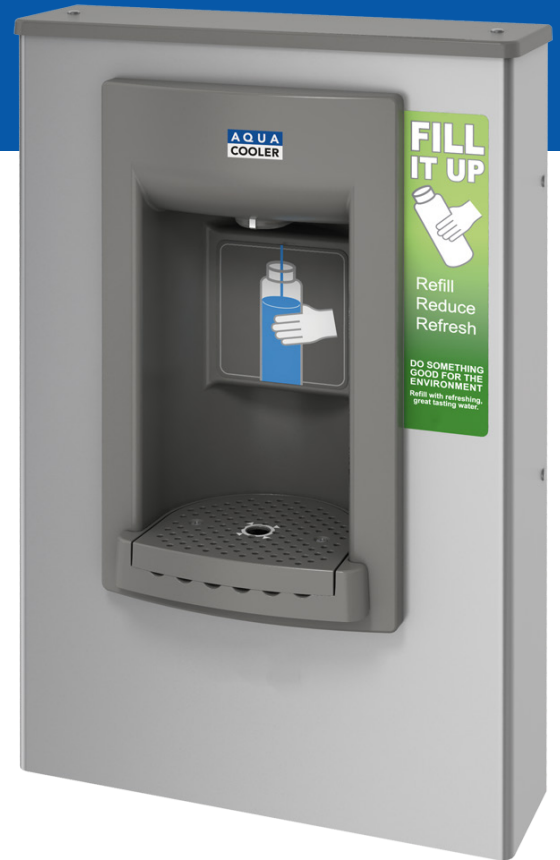

FLEXI BFSS RANGE

Space Saving Sports Bottle Filler

The Flexi Series BFSS is a wall-mounted non-refrigerated bottle filling fountain.

KEY FEATURES

- Built-in 100 micron strainer stops particles before they enter the waterway
- Waterways are Lead-Free in materials & construction
- Welded, Heavy-Gauge Steel Wall Mounting Frame
- Flexible one piece water saver bubbler guard
- Built in drain - NO drip tray to empty
- No electricity required
- Limited 5-year Warranty

The Aqua Cooler Flexi BFSS Range is the perfect space saving bottle filler for any environment. Its lightweight and strong frame ensure that it can be safely mounted onto any sturdy surface. The BFSS is non-refrigerated and comes in two options, a manual filler or a easy to use automatic hands free dispenser.

Model Selection Chart

Model	Dispenser	Cabinet Finish	Net Weight (Approx.)
FLBFSSM	Manual	Brushed Stainless Steel	2.7kg
FLBFSSA	Hands Free	Brushed Stainless Steel	2.7kg

Your Partner in Cool.

AQUA
COOLER

FLBFSSM and FLBFSSA